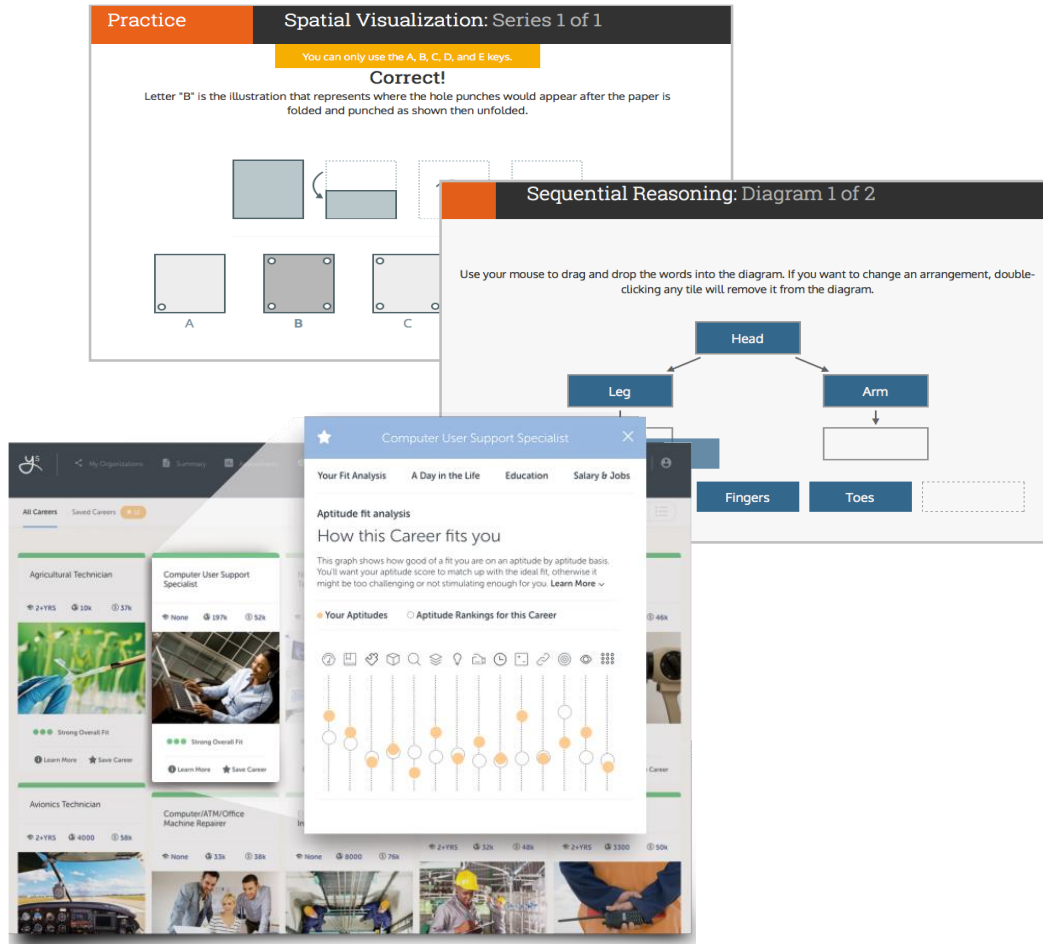

YouScience Discovery – Overview

Presenter | YouScience

Alex Cowart

alex.cowart@youscience.com

Customer Success Manager

Our Mission | Align Talent With Education & Industry

The Cause | Relative Measures of Talent

All students have talent
Academic measures (GPA, ACT and SAT)
as a proxy for talent

Our nation's economy needs everyone

Validity | The Science Behind YouScience

First Online-Based Aptitude Exercises

- Backed by decades of psychometric validation

Normed & Verified

- O*Net career abilities

Proof | Aptitudes Align Labor Supply With Demand

Interest-Only Surveys Steer Students Away From The Economy

Aptitudes Align Talent with High-Demand Jobs

Analysis of Top 50 Most Frequent Career Recommendations made to 103,050 public school students based on aptitudes and interests