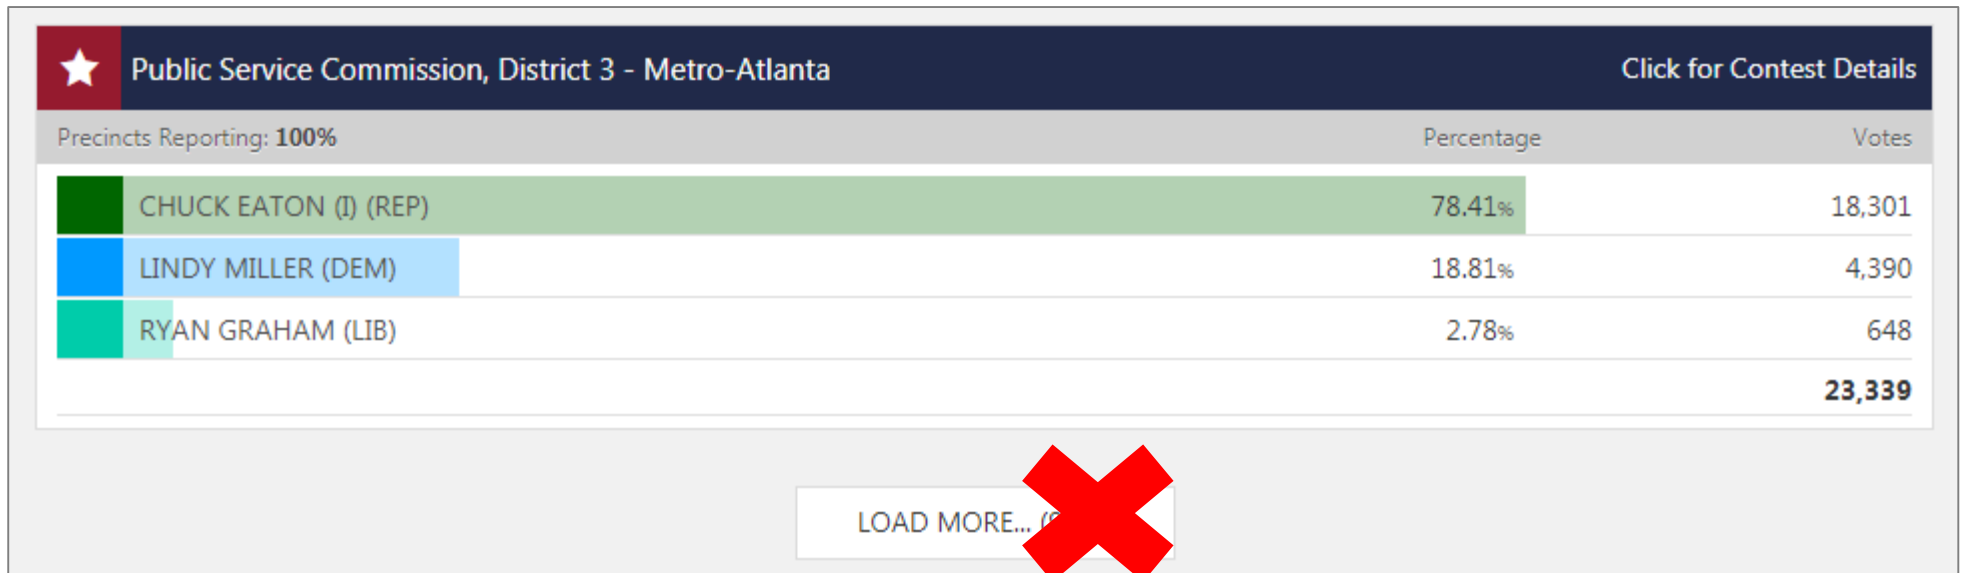

Infinite Scroll

The LOAD MORE... button will no longer be displayed after the first nine races have been loaded. All of the races on the ENR page will display as the user scrolls down.

New ENR Website Design