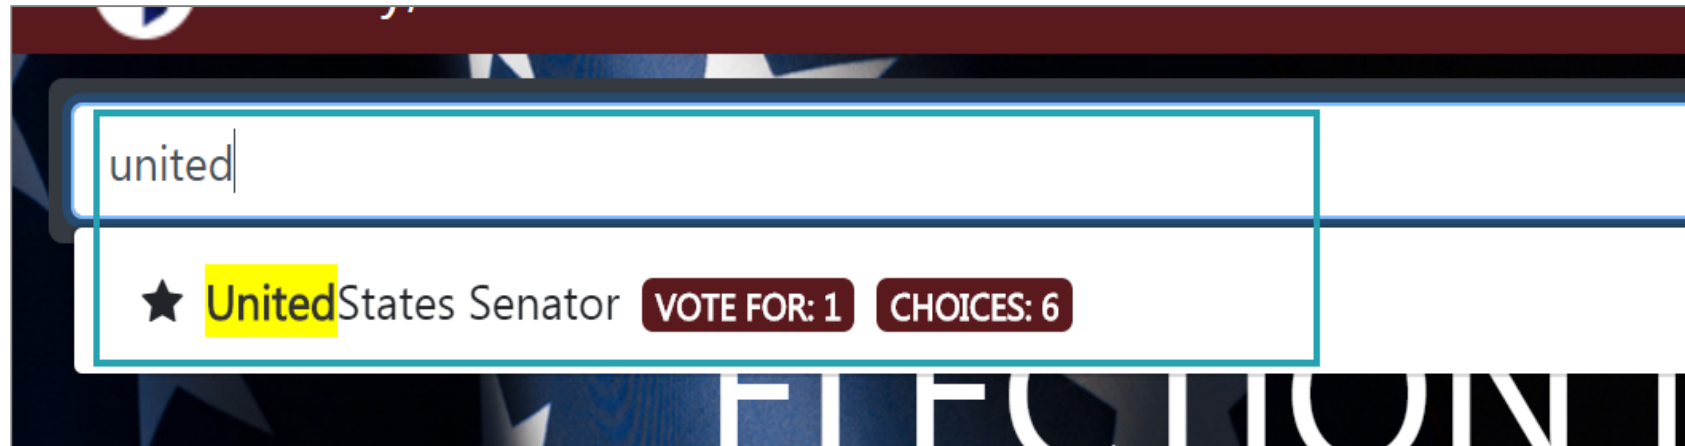

Predictive Search

When performing a search, the search is now predictive, and suggestions will load in the dropdown.