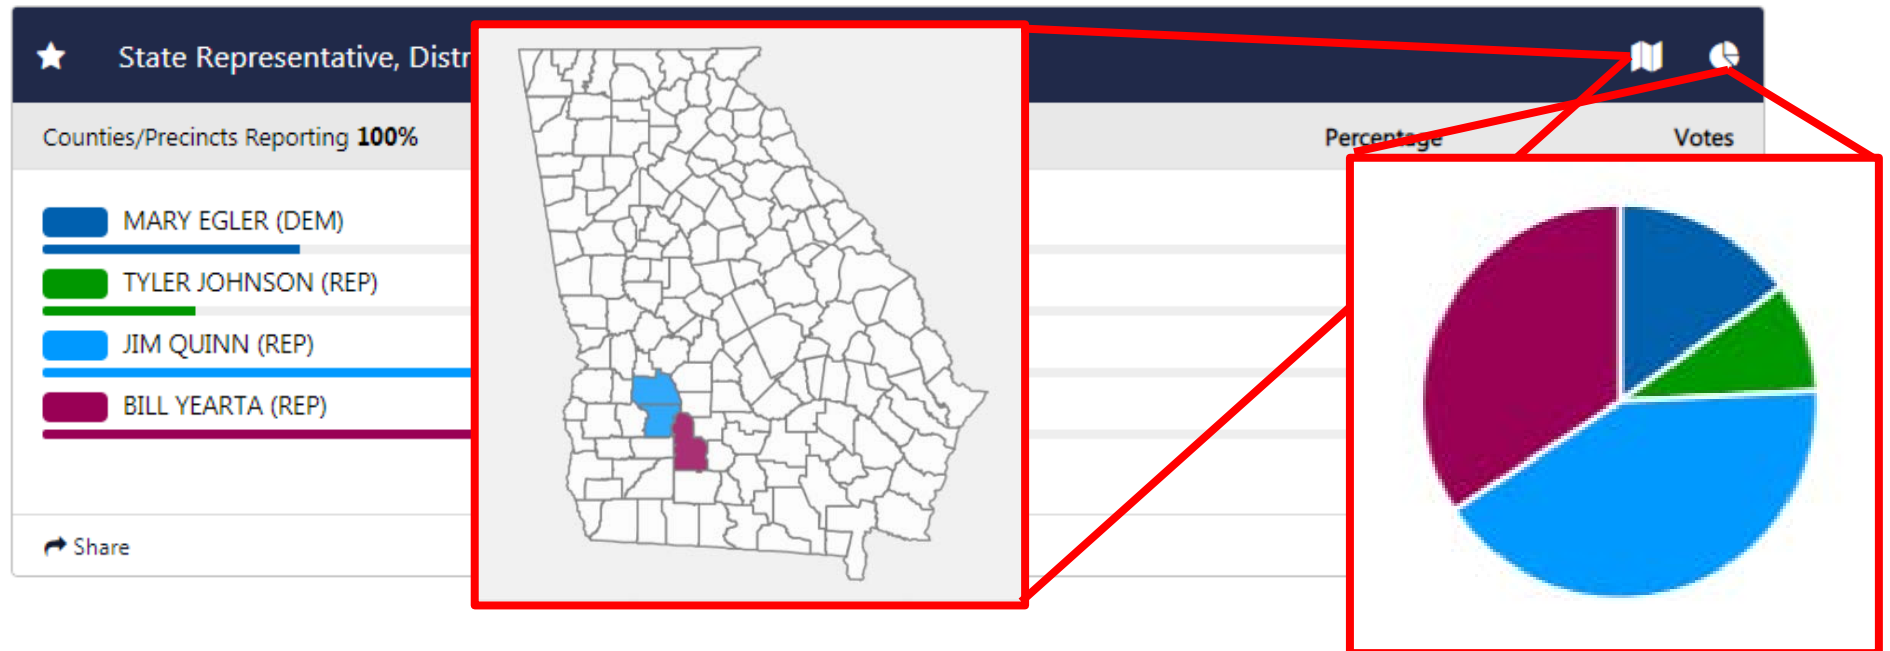

Summary Page Contest Details

Select the map icon to view the county/precinct maps and the graph icon for a pie chart view of votes cast by choice.