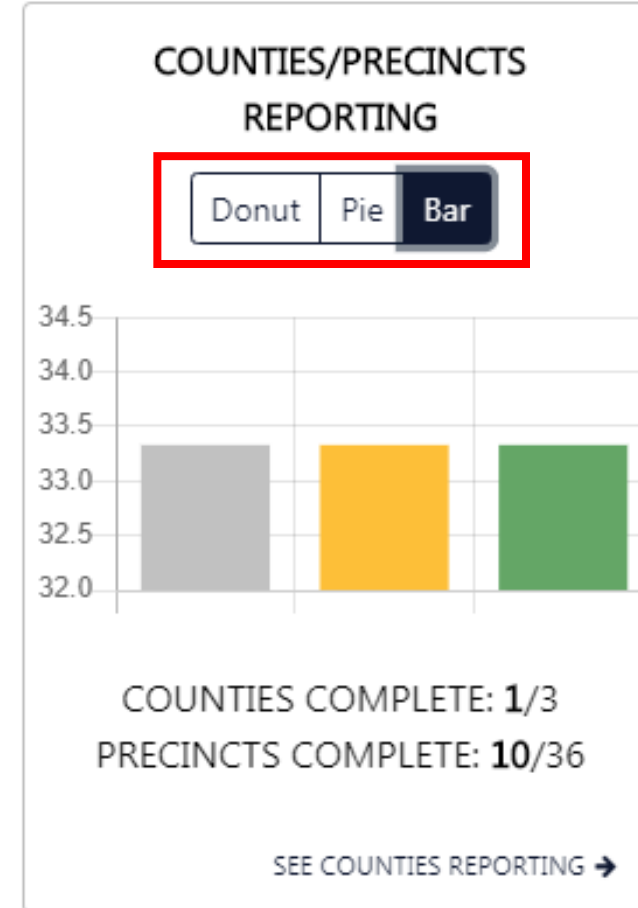

New ENR Website Design

Overview

Creating ENR Exports from Dominion EMS

Preparing the ENR Website

Uploading Exports to ENR

New ENR Website Design