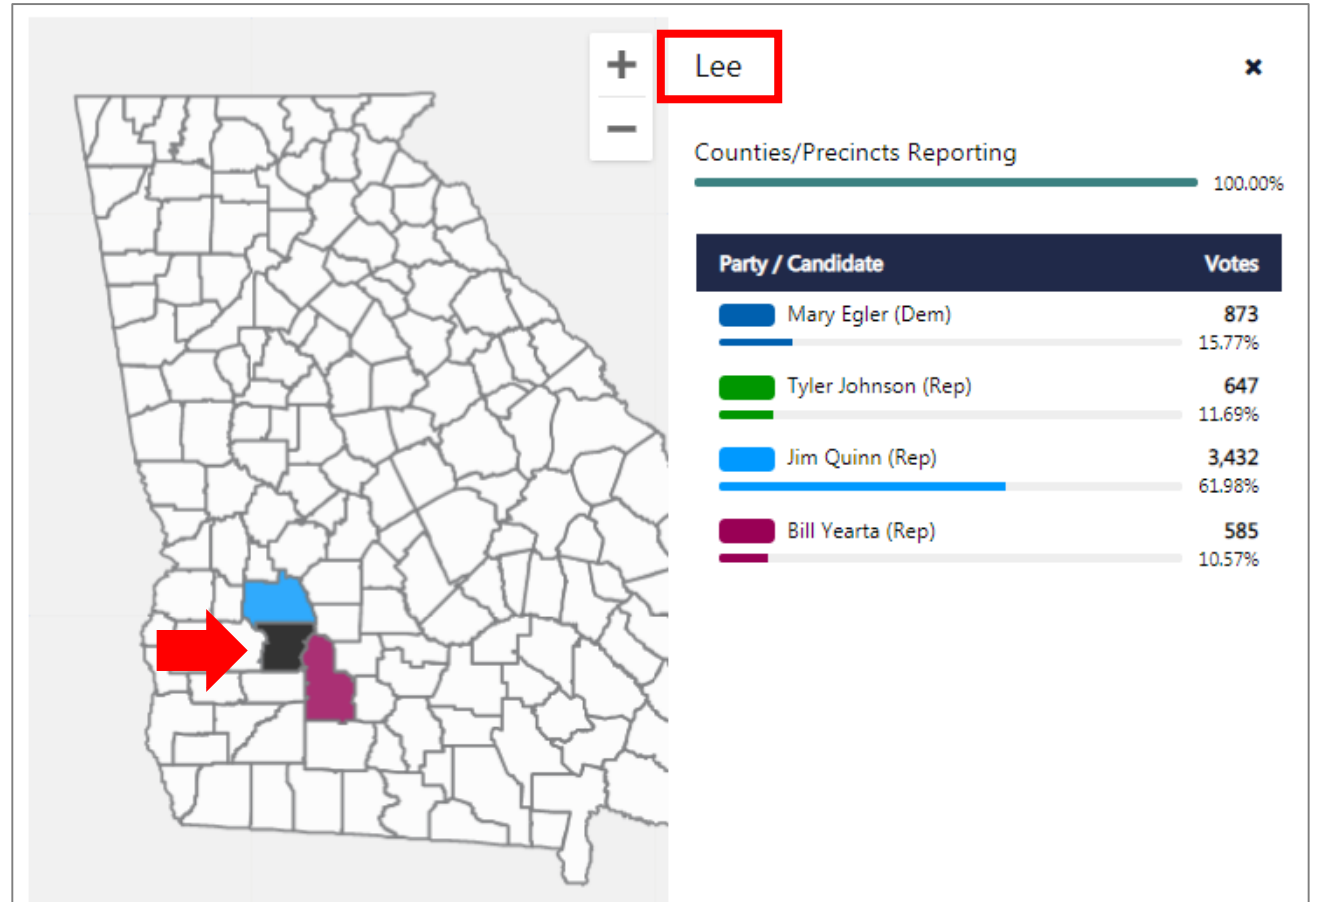

Overview

Creating ENR Exports from Dominion EMS

Preparing the ENR Website

Uploading Exports to ENR

New ENR Website Design

Click-On Map Display

The map hover-over functionality has been replaced with a click-and-display feature. Click and display works consistently and is a better option for screen readers to support accessibility.