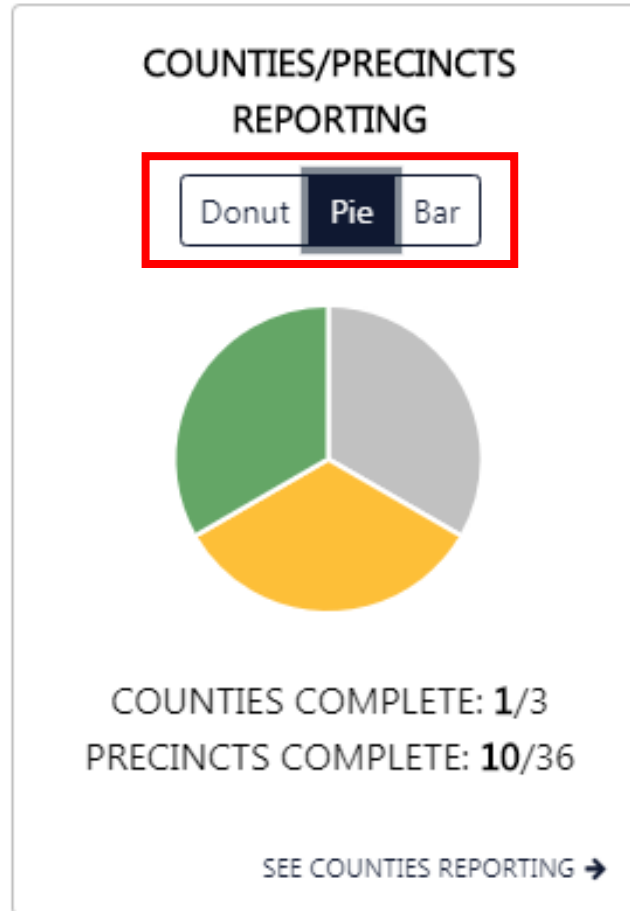

New ENR Website Design

Overview

Creating ENR Exports from Dominion EMS

Preparing the ENR Website

Uploading Exports to ENR

New ENR Website Design